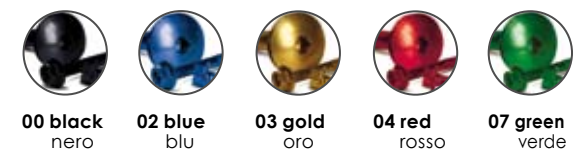

Application
list continue