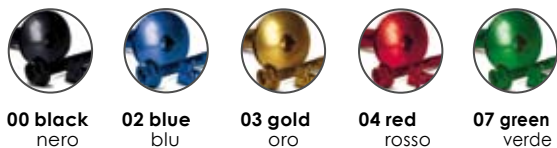

00 black
nero

02 blue
blu

03 gold
oro

04 red
rosso

07 green
verde

BIKE MODEL	YEAR	CODE	CODE	CODE	CODE
SUZUKI		FAIRING	ENGINE	FUEL CAP	SCREEN
GSXS 1000	15-17	VEC32S	VEM32S	VET04S	
GSX 1300R HAYABUSA	08-17	VEC26S	VEM26S	VET02S	
GSR 600	06-12	VEC23S	VEM23S	VET01S	
GLADIUS 650	09-15	VEC29S	VEM29S	VET01S	
SV650 ABS	03-12			VET01S	VEV06S
	16-17	VEC33S	VEM33S	VET01S	
SV 1000	03-06			VET01S	VEV06S
GSR 750	10-16	VEC31S	VEM31S	VET01S	
B-KING	07-12	VEC28S	VEM28S	VET03S	
YAMAHA		FAIRING	ENGINE	FUEL CAP	SCREEN
R125	08-13	VEC18Y	VEM18Y		VEV01Y
R3	15-17			VET02Y	
R6	99-02	VEC01Y		VET02Y	VEV01Y
	03-04	VEC03Y	VEM03Y	VET03Y	VEV03Y
	05	VEC09Y	VEM03Y	VET03Y	VEV03Y
	06-07	VEC10Y	VEM10Y	VET02Y	VEV03Y
	08-16	VEC13Y	VEM10Y	VET02Y	VEV03Y
	2017	VEC25Y	VEM25Y	VET02Y	VEV03Y
R1	98-01				VEV02Y
	02-03			VET02Y	VEV02Y
	04-06		VEM04Y	VET02Y	VEV03Y
	07-08		VEM12Y	VEM12Y	
	09-14		VEM15Y	VEM12Y	
	15-17	VEC23Y	VEM23Y	VET04Y	VEV03Y
XJ6	09-15	VEC17Y	VEM17Y	VET02Y	
FZ6	04-11	VEC08Y	VEM08Y	VET02Y	
FZ8	10-16	VEC19Y	VEM19Y	VET02Y	
MT07	14-17	VEC22Y	VEM22Y	VET02Y	
MT09	13-16	VEC21Y	VEM21Y	VET02Y	
MT10	16-17	VEC24Y	VEM24Y	VET04Y	
FZ1	06-15	VEC11Y	VEM11Y	VET02Y	
TDM 900	02-14	VEC16Y	VEM16Y	VET02Y	VEV04Y
T-MAX	08-11	VEC14Y	VEM14Y		
	12-16	VEC20Y			
TRIUMPH		FAIRING	ENGINE	FUEL CAP	SCREEN
DAYTONA 675 / R	06-12		VEM03T	VET01T	VEV02T
	13-16		VEM03T	VET01T	
STREET TRIPLE / R	07-12	VEC03T	VEM03T	VET01T	
	13-15		VEM03T	VET01T	
SPEED TRIPLE / R	05-10	VEC04T	VEM04T	VET01T	
	11-15	VEC05T	VEM05T	VET01T