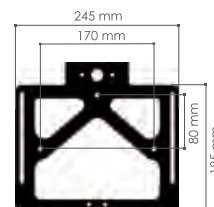

Cod. P RTPX

+

P RTA_

=

PRODUCT MODEL	CODE
"Extreme" license plate holder Alu Piastra portatarga Alluminio "Extreme"	P RTPX

Mounting kit sold separately / Attacchi venduti separatamente

BIKE MODEL	YEAR	CODE	BIKE MODEL	YEAR	CODE
BMW			KAWASAKI		
S 1000 RR	09-11	P RTAB01	ZX 6-636 R/RR	03-04	P RTAK01
S 1000 RR/HP4	12-14	P RTAB04		05-06	P RTAK03
S 1000 RR	15-16	P RTAB05		07-08	P RTAK06 (**)
R 1200GS	08-12	P RTAB03		09-15	P RTAK08
DUCATI			ZX 10 R	06-07	P RTAK05
749/999	04-08	P RTAD02		08-10	P RTAK08
848/1098/1198	07-15	P RTAD03		11-15	P RTAK12
PANIGALE 899/1199	12-15	P RTAD05	ZZR1400R	06-15	P RTAK09
MONSTER 696/796	08-15	P RTAD04 (**)	ER6N	05-08	P RTAK04
HONDA				09-11	P RTAK10
CBR 600 F	11-15	P RTAH09		2015	P RTAK15
CBR 600 RR	03-04	P RTAH05	Z 750/R	03-06	P RTAK01
	05-06	P RTAH06		07-15	P RTAK07
	07-12	P RTAH07 (**)	Z 800	13-16	P RTAK13
	13-15	P RTAH11	Z 1000	03-06	P RTAK01
	13-15	P RTAH11A (*)		07-09	P RTAK07
CBR 1000 RR	04-05	P RTAH05		10-13	P RTAK11
	06-07	P RTAH06		14-15	P RTAK14
CBR 1000 RR (NO ABS)	08-10	P RTAH08	Z 1000 SX	07-15	P RTAK11
CBR 1000 RR ABS	08-15	P RTAH10			
HORNET 600	11-15	P RTAH09			
CB 1000 R	08-15	P RTAH09			

Application list continue

Available Foreign License Plate Holder for Pista / Extreme

RUSSIA

COUNTRY	CODE - "PISTA"	CODE - "EXTREME"
France	P RTIPA F	P RTPX F
Sweden	P RTIPA S	
Switzerland	P RTIPA CH	P RTPX CH
Russia	P RTIPA RUS	
Spain	P RTIPA E	P RTPX E

NOTES

License Plate Holder Accessories page 80
Accessori Portatarga a pagina 80

NOTE

Red codes until supplies last
Codici **rossi** fino ad esaurimento scorte

NOTES

(*) After Market Silncer
Marmitta After Market
(**) Rear light enclosed
Luce posteriore inclusa