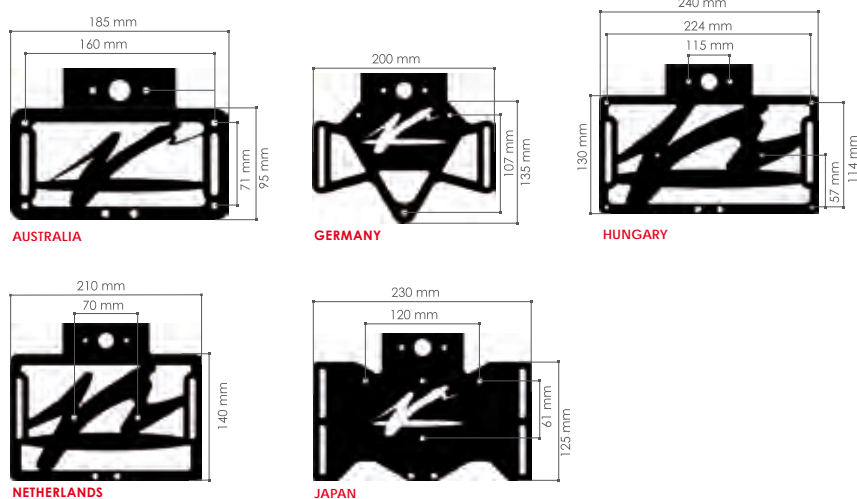

PRODUCT MODEL	CODE
"Pista" license plate holder Steel Piastra portatarga Acciaio "Pista"	PRTPA

Mounting kit sold separately / Attacchi venduti separatamente

BIKE MODEL	YEAR	CODE	BIKE MODEL	YEAR	CODE
SUZUKI			YAMAHA		
GSX 600/750R	04-05	PRTAS03	R1	07-08	PRTAY07
	06-07	PRTAS06		09-15	PRTAY09
	08-10	PRTAS09		15-16	PRTAY15
	11-15	PRTAS14	XJ6 / Diversion	09-15	PRTAY10
GSX 1000R	05-06	PRTAS04	FZ6 / Fazer	04-10	PRTAY04
	07-08	PRTAS08	FZ8 / Fazer	10-15	PRTAY06
	09-15	PRTAS11	MT07	14-15	PRTAY14
GSXS 1000	15-16	PRTAS16	MT09	13-15	PRTAY13
GSX 1300R	08-15	PRTAS10	FZ1 / Fazer	06-15	PRTAY06
GSR 600	06-11	PRTAS07	T-MAX	08-11	PRTAY08
SFV 650 GLADIUS	03-11	PRTAS05		12-15	PRTAY12
GLADIUS	09-15	PRTAS13 (**)	TRIUMPH		
GSR 750	11-15	PRTAS15	DAYTONA 675/R	06-12	PRTAT02
B-KING	ALL	PRTAS12		13-15	PRTAT06
YAMAHA			STREET TRIPLE/R	07-12	PRTAT03
R125	09-12	PRTAY11		13-15	PRTAT06
R6	03-05	PRTAY01	SPEED TRIPLE/R	05-07	PRTAT01
	06-15	PRTAY05		08-10	PRTAT04
R1	02-03	PRTAY01		11-15	PRTAT05
	04-06	PRTAY03	UNIVERSAL		
				ALL	PRTAU01

Available Foreign License Plate Holder for Pista / Extreme / Basso