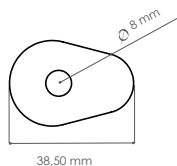

BIKE MODEL	YEAR	CODE
BMW		
S 1000 R / RR	09-17	PSFB01
F 800 R	09-14	PSFB01
DUCATI		
MULTISTRADA 1200 / S	10-17	PSFH01
PANIGALE 899 / 1199 / S	12-15	PSFH01
STREET FIGHTER 848	11-15	PSFY01
STREET FIGHTER / S	09-13	PSFY01
SCRAMBLER	15-16	PSFD01
HONDA		
CBR 600 RR ABS	09-16	PSFH01
CBR 600 RR	03-12	PSFH01
	13-16	PSFH02
CBR 600 F	95-13	PSFH01
CBR 1000 RR / ABS	04-16	PSFH01
VTR 1000 SP1 / 2	00-06	PSFH01
HORNET 600	98-13	PSFH01
HORNET 900	02-06	PSFH01
CB 1000 R	08-17	PSFH01
KAWASAKI		
ER6N	05-11	PSFH01
	12-16	PSFK03
ZX 6-636 R / RR	95-04	PSFK01
	05-06	PSFK02 ♦
	07-08	PSFK01

BIKE MODEL	YEAR	CODE
KAWASAKI		
	09-17	PSFS01
ZX 9 R	98-05	PSFK01
ZX 10 R	04-15	PSFK01
	16-17	PSFK04
VERSYS 650 ABS	12-17	PSFK03
Z 650	2017	PSFK03
Z 750	03-06	PSFK01
Z 750 R	07-13	PSFS01
Z 1000	03-13	PSFK01
	14-15	PSFK03
	16-17	PSFK01
Z 1000 SX	07-16	PSFK01
Z 900	2017	PSFK03
Z 800	13-16	PSFK03
NINJA 250	07-13	PSFK01
NINJA 300	12-17	PSFK01
ZZR 1400	06-17	PSFK01
SUZUKI		
B-KING	07-12	PSFS01
GSX 600 R / GSX 750 R	00-17	PSFS01
RGV 250 GAMMA	91-96	PSFS01
GSX 1000R / ABS	01-16	PSFS01
GSX 1000R	2017	PSFY01

BIKE MODEL	YEAR	CODE
SUZUKI		
GSX 1300 R HAYABUSA	08-17	PSFS01
GLADIUS 650	09-15	PSFS01
GSR 600 / GSR 750	06-16	PSFS01
GSXS 750	2017	PSFS01
GSXS 1000	15-17	PSFY01
SV 650	99-17	PSFS01
SV 1000	03-06	PSFS01
YAMAHA		
R125	08-17	PSFY02
FZ1	06-15	PSFY01
FZ6	04-07	PSFY01
FZ8	10-16	PSFY01
R1	02-14	PSFY01
	15-17	PSFY03 ■
R6	03-16	PSFY01
XJ6	09-15	PSFY01
MT07	14-17	PSFB01
MT09	13-16	PSFY01
MT10	16-17	PSFY01
TRIUMPH		
DAYTONA 675	06-16	PSFT01
SPEED TRIPLE	11-15	PSFT01
STREET TRIPLE	13-16	PSFT01

Indicators adapters
(2 pairs included)
Piastrine frecce
(2 paia incluse)

PSFY01

00 black
nero

■ Front indicators fairing supports / ■ Piastrine per montaggio frecce anteriori a carena

♦ Undertail indicators supports / ♦ Piastrine per montaggio frecce sottocodone